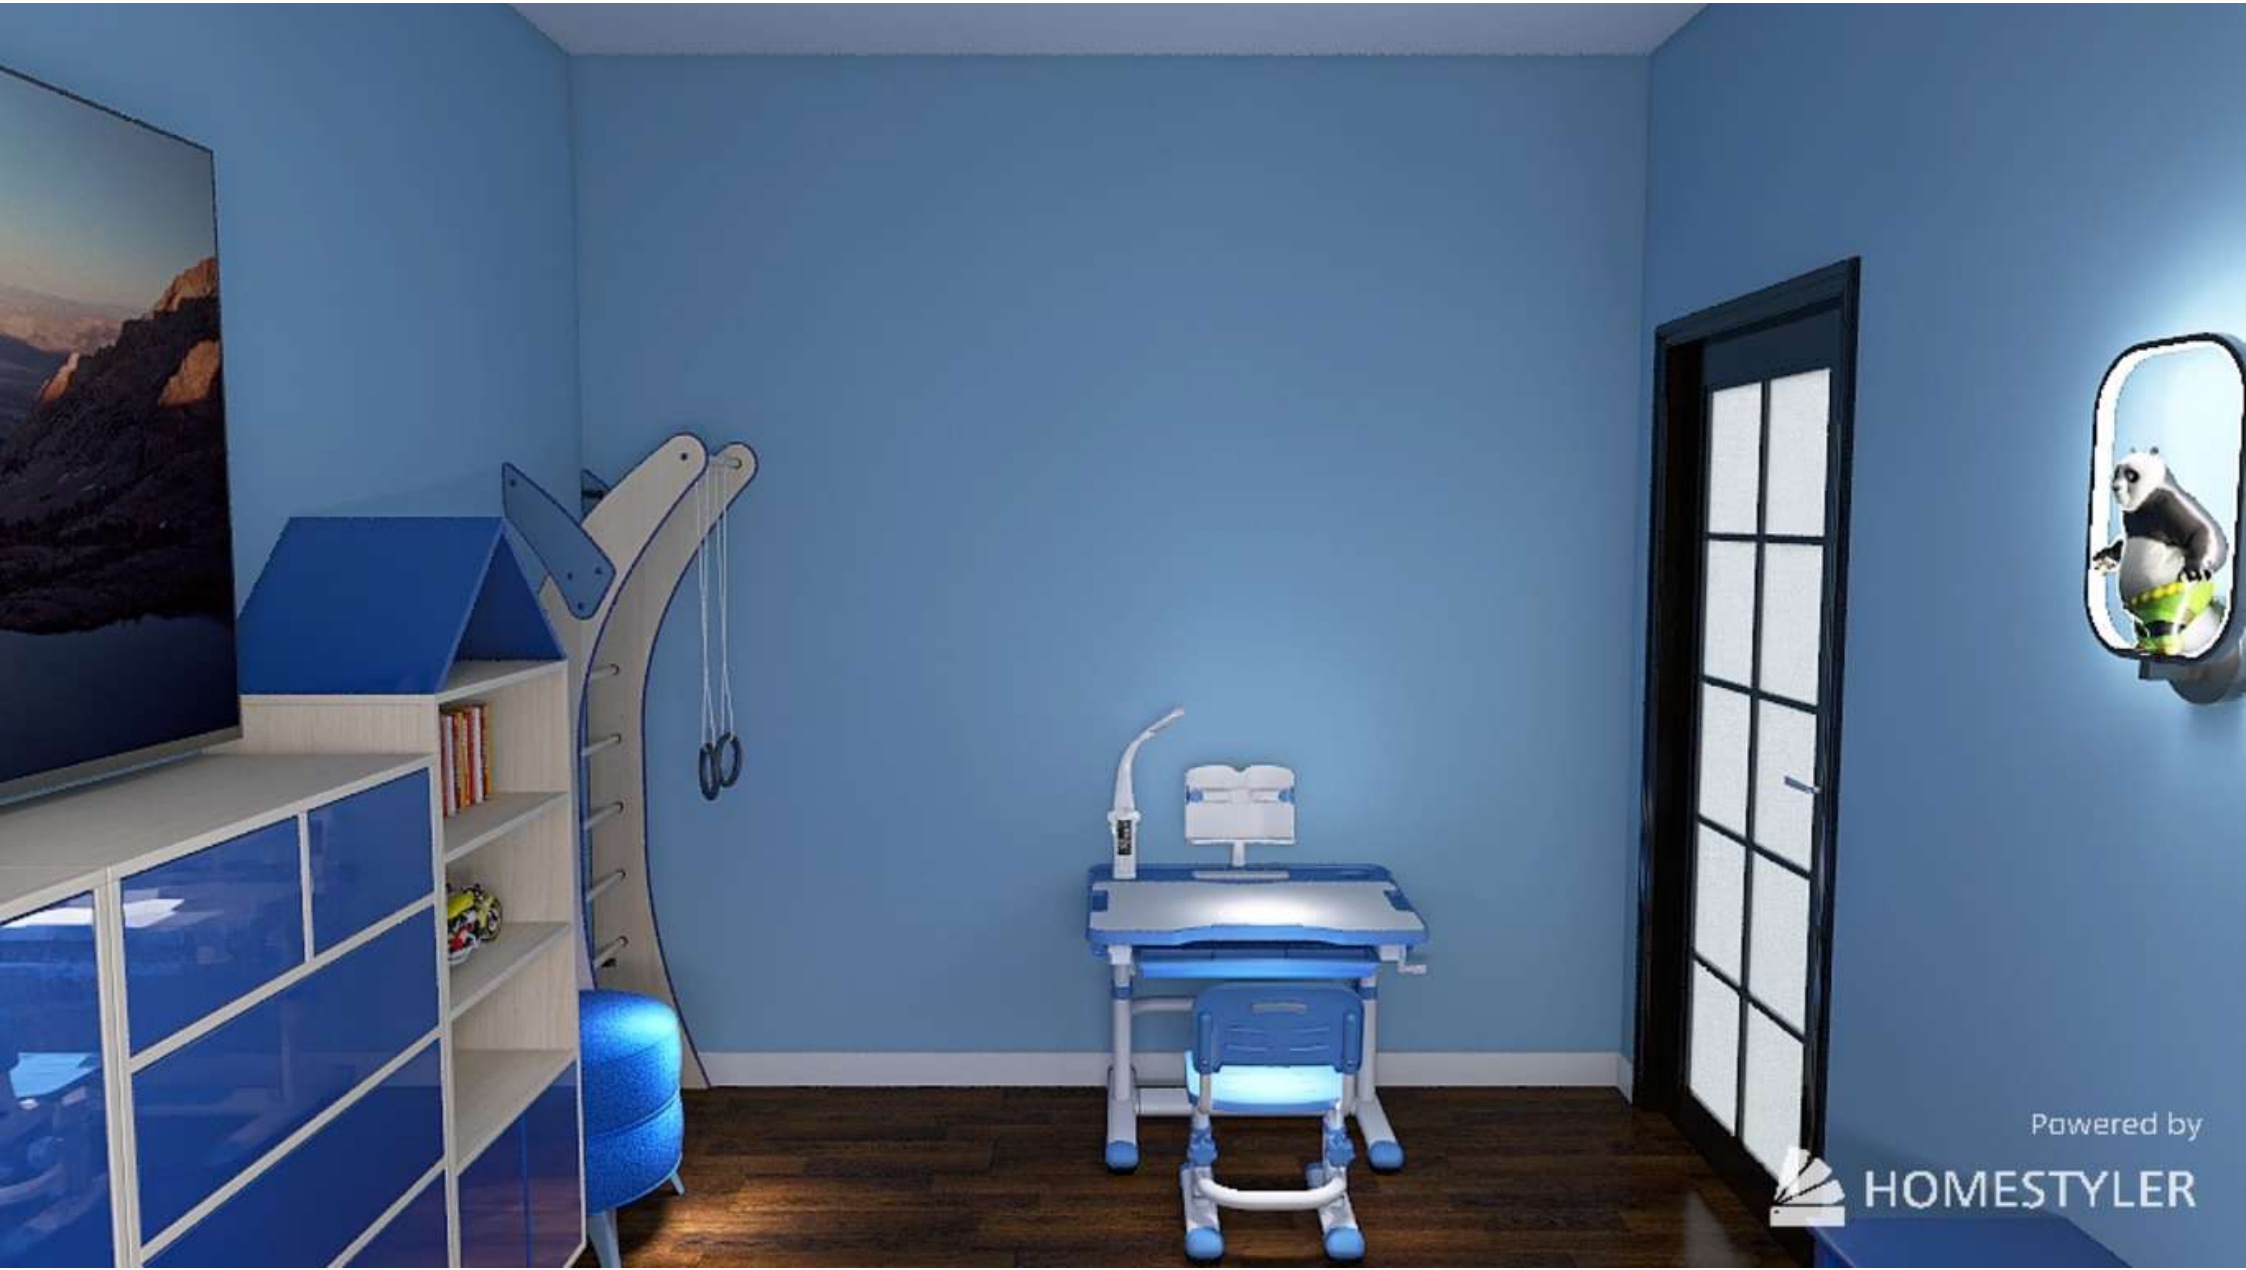

3360mm
3210mm

Powered by
HOMESTYLER

Powered by
HOMESTYLER

Powered by
HOMESTYLER

Powered by
HOMESTYLER

Powered by
HOMESTYLER

powered by
HOMESTYLER

MENU
Soup of the day
Fish
Breaded
Pasta
Ribs
Steak
Lunch
Cafe
Hot
Lunch