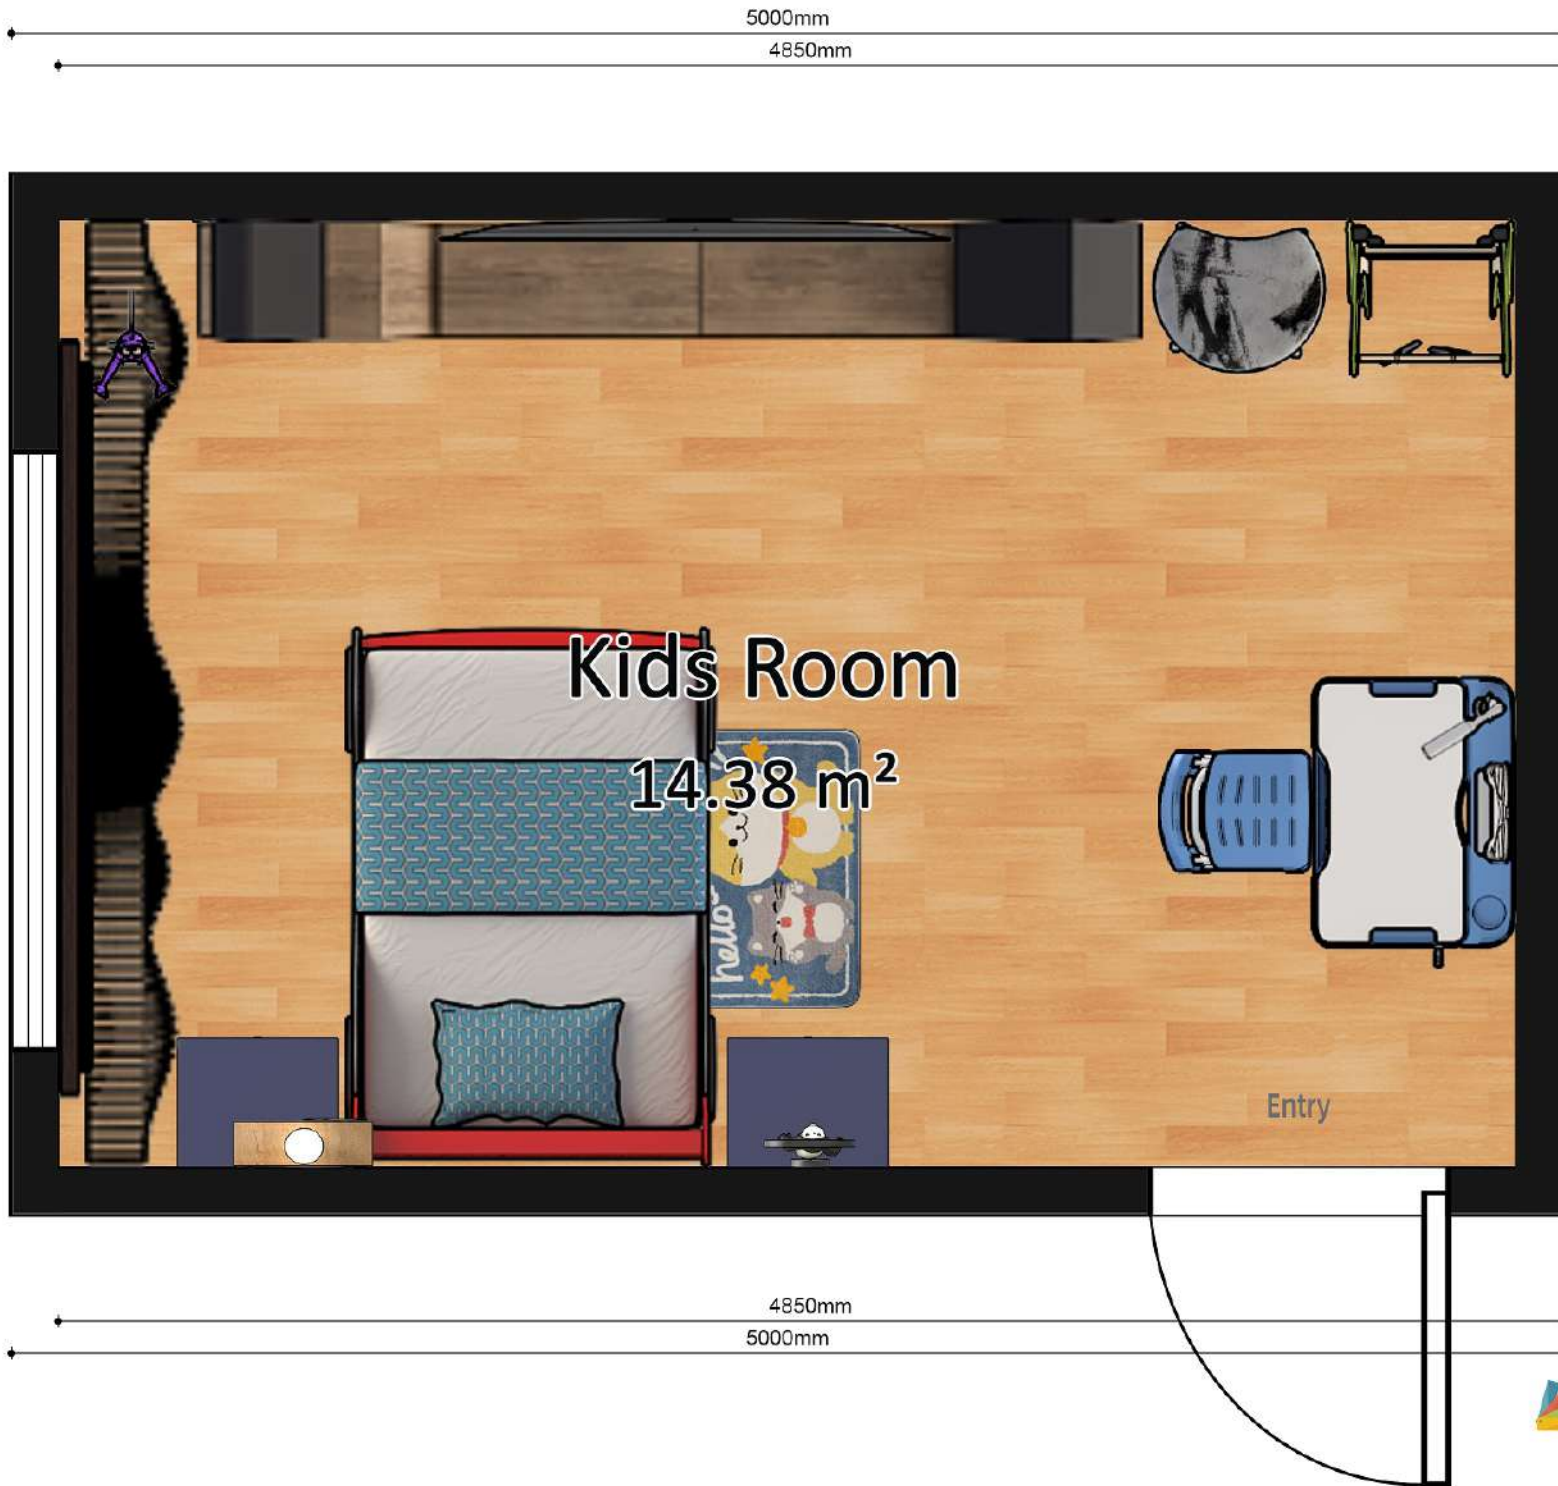

3360mm
3210mm

Powered by
HOMESTYLER

Powered by
HOMESTYLER

Powered by
HOMESTYLER

Powered by
HOMESTYLER

Powered by
HOMESTYLER

powered by
HOMESTYLER

MENU
Soup of the day
Fish
Breaded
Pasta
Ribs
Steak
Lunch
Cafe
Hot
Lunch