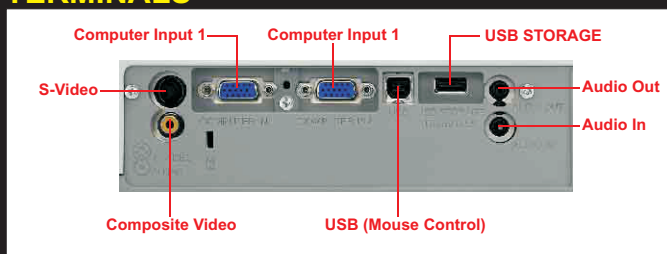

SPECIFICATION

Model name		CPX 1
Liquid crystal panel structure		0.63" polysilicon active-matrix TFT x 3 (with Micro - lens)
Number of pixels		786,432 pixels (V768 X H1 .024)
Resolution		1.024 x 768 color pixels
Lens		Optical zoom (F = 1.8- 1.9) 1:12
Lamp		160 W UHB
Brightness		2,000 ANSI Lumens
Contrast ratio		500:1
Speakers		1 W X1
Keystone Correction		Auto V Key stone
Power supply		Ac 100- 120V/AC220-240V
Input signals	Computer input	VGA, SVGA,XGA, SXGA, SXGA+, UXGA, MAC16"
	Video input	NTSC, NTSC4.43, PAL SECAM, M-PAL, N-PAL HDTV: 750p(720p), 1125i (1080i) STDV : 525i (480i), 525p (480p), 625i (575i)
Input/output terminals	Video input	S-Video : Jack x 1 , Composite video: RCA jack x 1 Component video: via D - Sub
	Audio input	Stereo Mini jack x 1
	Computer input	Analog RGB: 15-pin Mini-Dsub x 2
	Audio output	Stereo Mini jack X 1
	Control and mouse	USB type B x 1 for mouse control
	Storage media port	USB type A (USB 1.1) X 1 for computer -less presentation (JPEG, MPG4, M-JPEG),5V/0.5A supplied
Agency certifications		UL60950-1/cUL,FCC Part 15, Class B, AS/NZS CISPR22 ClassB, CE, En61000 -3-2,EN55022, En55024, En60950 -1
Dimensions (WxHxD)		274 X 59 X 205 mm (10.79" x 2.32" x 8.07") { exct. protrudig part}
Weight		1.7 kg (3.8 lbs.)
Standard accessories		RGB cable, Remote Control, Batteries, Lens cap, Strap, Soft case, Filter cover (for ceiling mounting), Power cord, 14 -language user,s manual

DIMENSION

TERMINALS

PROJECTION DISTANCE