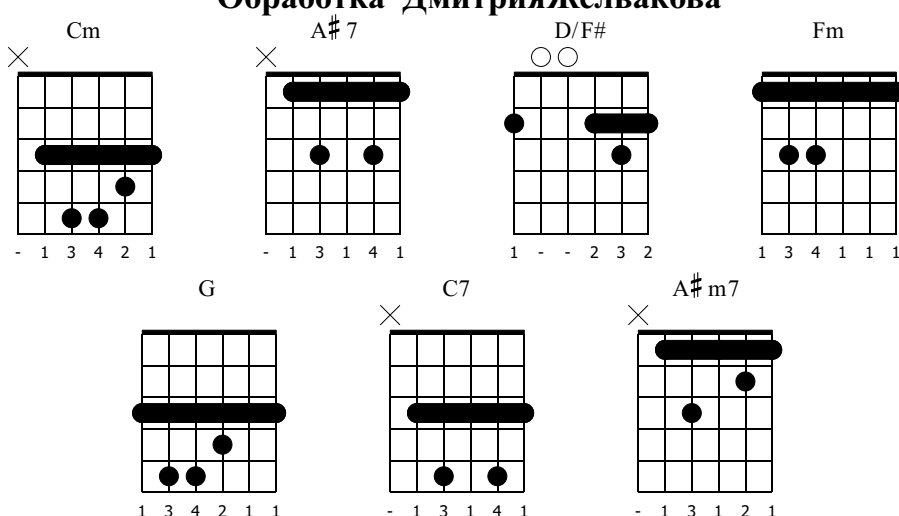

# НЕПОХОЖАЯ НА СНЫ

Александр Литвинов (Веня Дркин)  
Обработка Дмитрия Желвакова

Standard tuning

$\text{♩} = 145$

## Куплет

S-Gt

Chord progression: Cm, Cm, A#7, A#7, Cm. Includes dynamics *mf* and *let ring*. Includes guitar tablature.

Chord progression: Cm. Includes dynamics *mf* and P.M. Includes guitar tablature.

## Припев

Chord progression: Cm, Cm, A#7, A#7, Cm. Includes *let ring*. Includes guitar tablature.

Chord progression: Fm, Fm. Includes P.M. Includes guitar tablature.

Chord progression: Cm, Cm. Includes P.M. Includes guitar tablature.

Chord progression: Fm, G. Includes P.M. Includes guitar tablature.

Chord progression: A#m7, C7. Includes P.M. Includes guitar tablature.

Chord progression: Fm, Fm. Includes P.M. Includes guitar tablature.